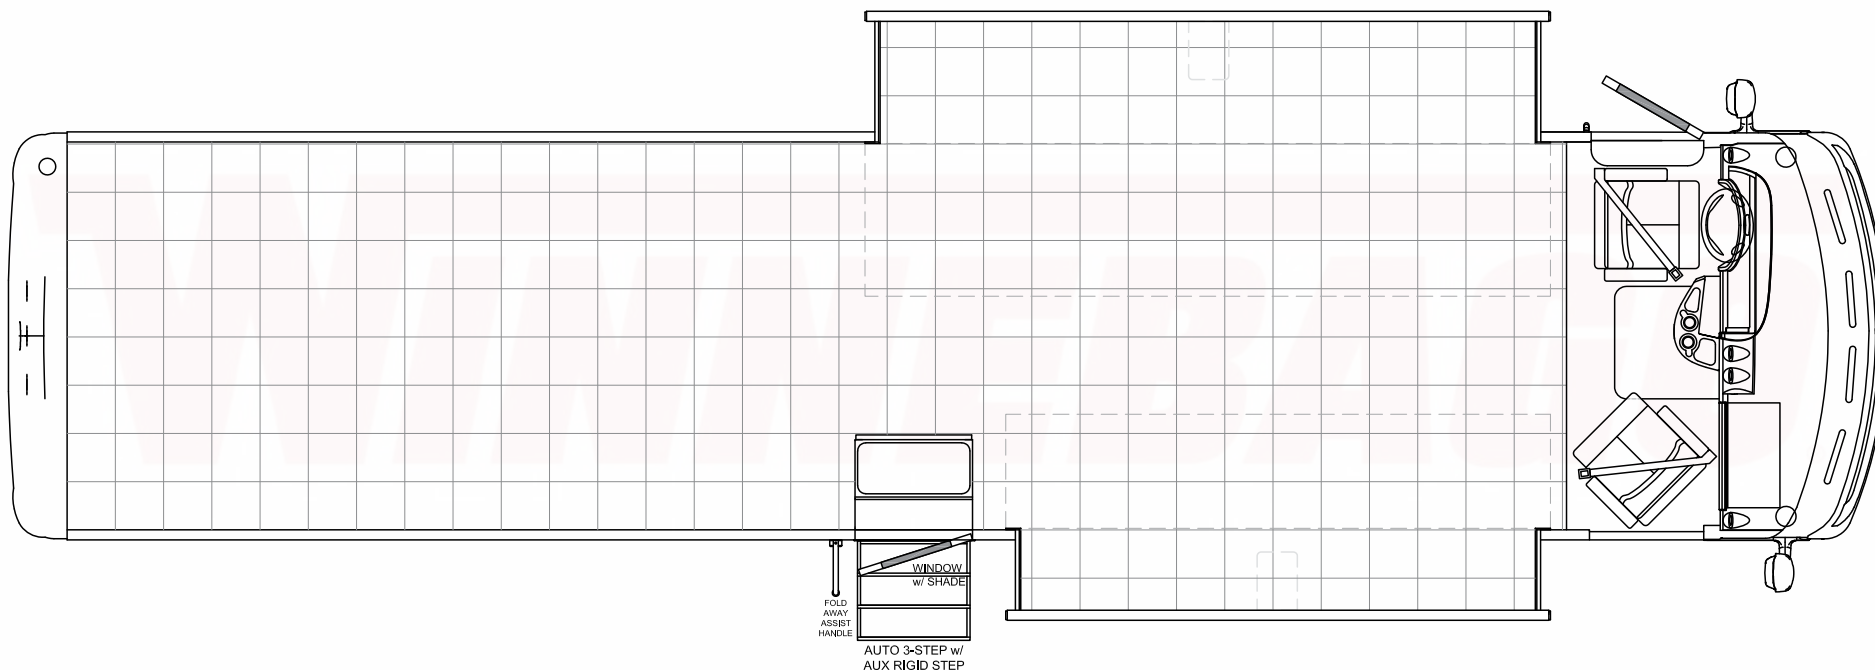

J38S DOUBLE SLIDEOUT

605 W. Crystal Lake Rd • Forest City, IA 50436 • Toll Free: (800) 492-9135 • Phone: (641) 585-6261 • Fax: (641) 585-6682 • Email: SV_info@winnebagoind.com

MAKE/MODEL

WINNEBAGO - WFJ38S

CHASSIS

Ford V-10 Gasoline or Freightliner Diesel

DESCRIPTION

39' Mobile Platform w/LH & RH Slideouts

GVWR

26,000 lbs.

DIMENSIONS

EXT: 38'10" L x 8'5.5" W x 12'11" H (w/ Roof A/C)

METRIC: 11.84m L x 2.58m W x 3.94m H

INT: 30'8" L (BEHIND CAB) x 8'0.5" W X 7'0" H

METRIC: 9.31m L x 2.45m W x 2.13m H

LH SLIDE-OUT: 13'7" L x 30" W

METRIC: 4.14m L x .76m W

RH SLIDE-OUT: 10'8" L x 20" W

METRIC: 3.25m L x .51m W